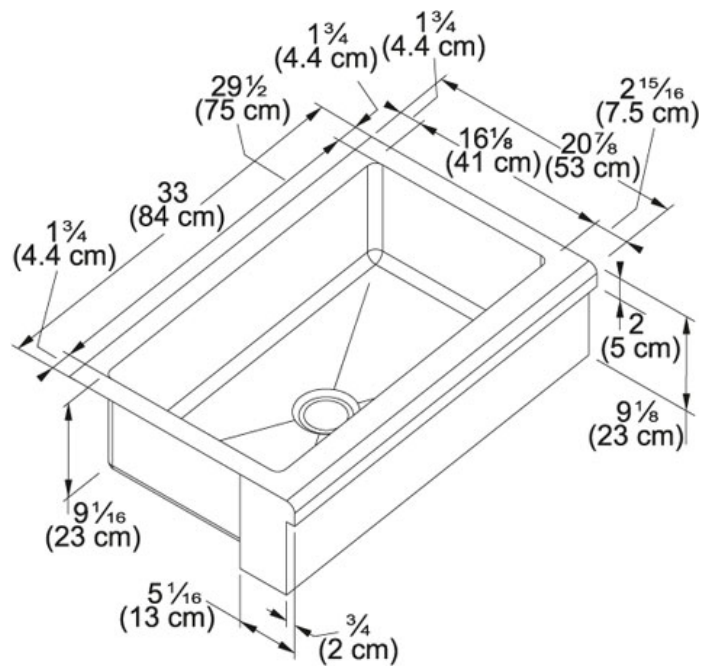

## Product Information

<b>FUN#</b>	123.0155.238
<b>US Part Number</b>	MHX710-33
<b>Minimum Cabinet Size</b>	33"
<b>Outer Dimensions</b>	33"x20 7/8"
<b>Bowl Size</b>	29 1/2"x16 1/8"x9 1/16"
<b>Number of Bowls</b>	1