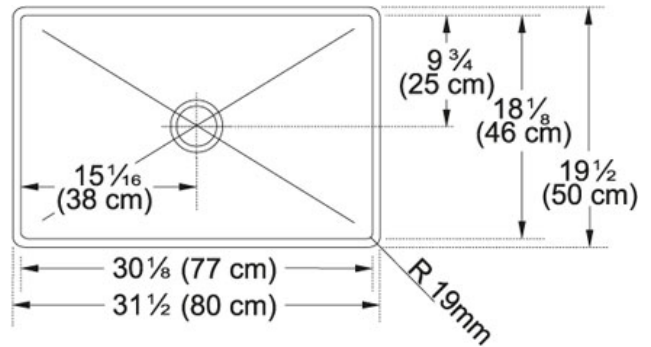

## Product Information

<b>FUN#</b>	122.0170.030
<b>US Part Number</b>	PSX110309
<b>Minimum Cabinet Size</b>	33"
<b>Drain Opening</b>	3 1/2"
<b>Outer Dimensions</b>	31 1/2"x19 7/8"
<b>Bowl Size</b>	30 1/8"x18 1/8"x9 1/16"
<b>Number of Bowls</b>	1
<b>Type of Material</b>	Stainless Steel