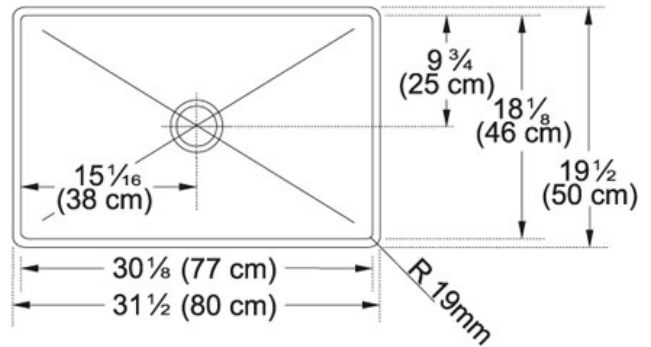

## Product Information

<b>FUN#</b>	122.0170.026
<b>US Part Number</b>	PSX1103012
<b>Minimum Cabinet Size</b>	33"
<b>Drain Opening</b>	3 1/2"
<b>Outer Dimensions</b>	31 1/2"x19 7/8"
<b>Bowl Size</b>	30 1/8"x18 1/8"x11 7/16"
<b>Number of Bowls</b>	1
<b>Type of Material</b>	Stainless Steel