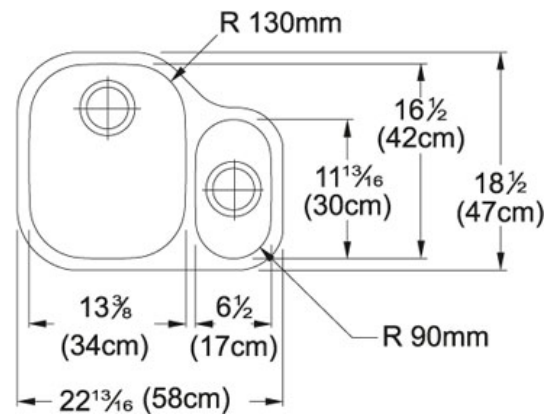

SPECIFICATION SHEET

PRODUCT FAMILY: Sinks FINISH: Stainless Steel SERIES: COMPACT MODEL: CPX160

Product Information

FUN#	122.0055.368
US Part Number	CPX160
Minimum Cabinet Size	27"
Drain Opening	3 1/2"
Outer Dimensions	22 13/16"x18 1/2"
Bowl Size	13 3/8"x16 1/2"x6 7/8"
Small Bowl Size	6 1/2"x11 13/16"x5 1/8"
Number of Bowls	2
Cut-Out Size	545 mmx440 mm
Type of Material	20 ga Stainless Steel