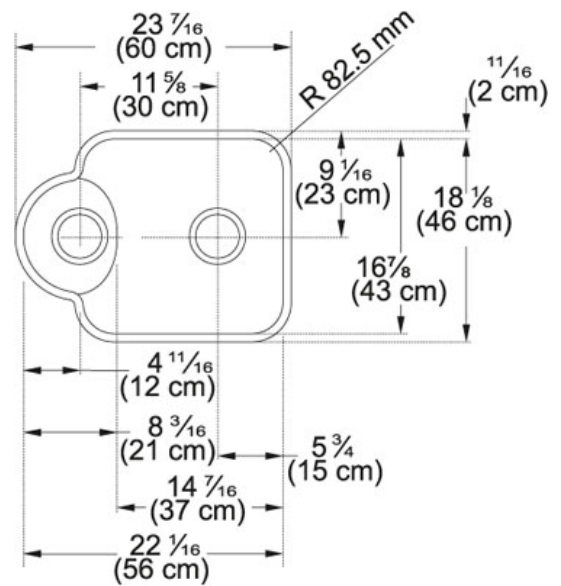

SPECIFICATION SHEET

PRODUCT FAMILY: Sinks FINISH: Stainless Steel SERIES: BEACH MODEL: BBX160

Product Information

FUN#	122.0039.767
US Part Number	BBX160
Minimum Cabinet Size	27"
Drain Opening	3 1/2"
Outer Dimensions	23 5/8"x18 1/8"
Bowl Size	22 1/16"x16 7/8"x6 7/8"
Number of Bowls	2
Type of Material	Stainless Steel