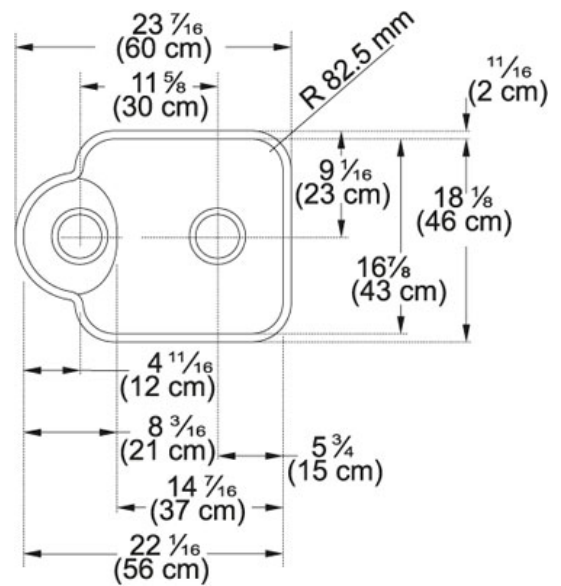

# SPECIFICATION SHEET

PRODUCT FAMILY: Sinks FINISH: Stainless Steel SERIES: BEACH MODEL: BBX160

## Product Information

<b>FUN#</b>	122.0039.767
<b>US Part Number</b>	BBX160
<b>Minimum Cabinet Size</b>	27"
<b>Drain Opening</b>	3 1/2"
<b>Outer Dimensions</b>	23 5/8"x18 1/8"
<b>Bowl Size</b>	22 1/16"x16 7/8"x6 7/8"
<b>Number of Bowls</b>	2
<b>Type of Material</b>	Stainless Steel