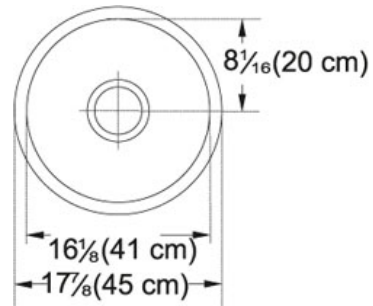

SPECIFICATION SHEET

PRODUCT FAMILY: Sinks FINISH: Stainless Steel SERIES: ESPRIT MODEL: ERX110

Product Information

FUN#	122.0036.467
US Part Number	ERX110
Minimum Cabinet Size	21"
Drain Opening	3 1/2"
Outer Dimensions	Ø 17 7/8"
Bowl Size	Ø 16 1/8"x7 1/8"
Number of Bowls	1
Type of Material	18 ga Stainless Steel