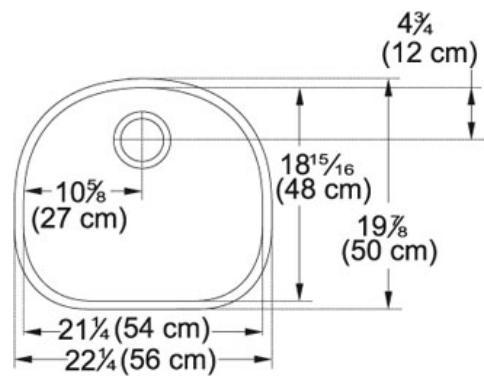

SPECIFICATION SHEET

PRODUCT FAMILY: **Sinks** FINISH: **Stainless Steel** SERIES: **PRESTIGE** MODEL: **PRX11021**

Product Information

FUN#	122.0035.131
US Part Number	PRX11021
Franke Integral Ledge	built-in
Minimum Cabinet Size	24"
Outer Dimensions	22 1/4"x19 7/8"
Bowl Size	21 1/4"x18 15/16"x9 1/16"
Number of Bowls	1
Type of Material	18 ga Stainless Steel