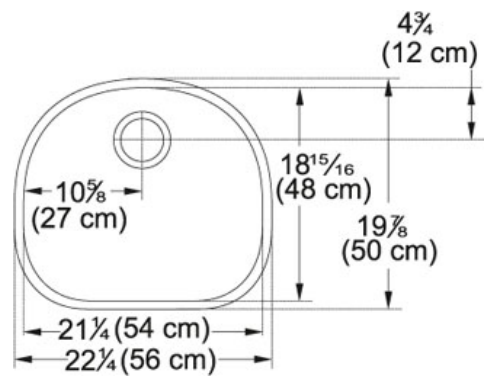

SPECIFICATION SHEET

PRODUCT FAMILY: Sinks FINISH: Stainless Steel SERIES: PRESTIGE MODEL: PCX11021

Product Information

FUN#	122.0035.130
US Part Number	PCX11021
Minimum Cabinet Size	24"
Drain Opening	3 1/2"
Outer Dimensions	22 1/4"x19 7/8"
Bowl Size	21 1/4"x18 15/16"x7 5/16"
Type of Material	18 ga Stainless Steel