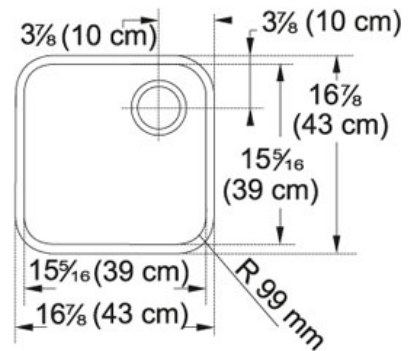

SPECIFICATION SHEET

PRODUCT FAMILY: Sinks FINISH: Stainless Steel SERIES: EUROPRO MODEL: GNX11016

Product Information

FUN#	122.0035.118
US Part Number	GNX11016
Minimum Cabinet Size	21"
Drain Opening	3 1/2"
Outer Dimensions	16 7/8"x16 7/8"
Bowl Size	15 5/16"x15 5/16"x7 7/8"
Number of Bowls	1
Type of Material	18 ga Stainless Steel