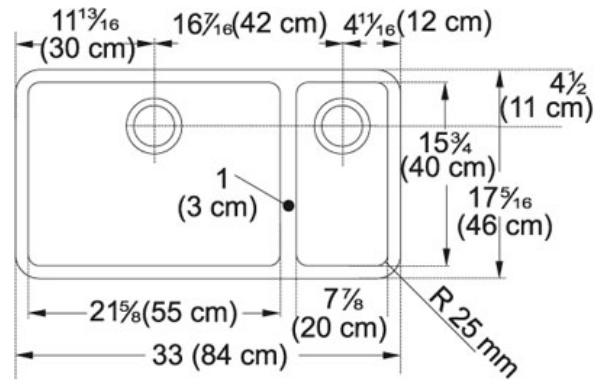

SPECIFICATION SHEET

PRODUCT FAMILY: Sinks FINISH: Stainless Steel SERIES: KUBUS MODEL: KBX160

Product Information

FUN#	122.0035.114
US Part Number	KBX160
Franke Integral Ledge	built-in
Minimum Cabinet Size	36"
Drain Opening	3 1/2"
Outer Dimensions	33"x18 1/8"
Bowl Size	21 5/8"x15 3/4"x9 1/16"
Small Bowl Size	7 7/8"x15 3/4"x5 7/8"
Number of Bowls	2
Type of Material	18 ga Stainless Steel