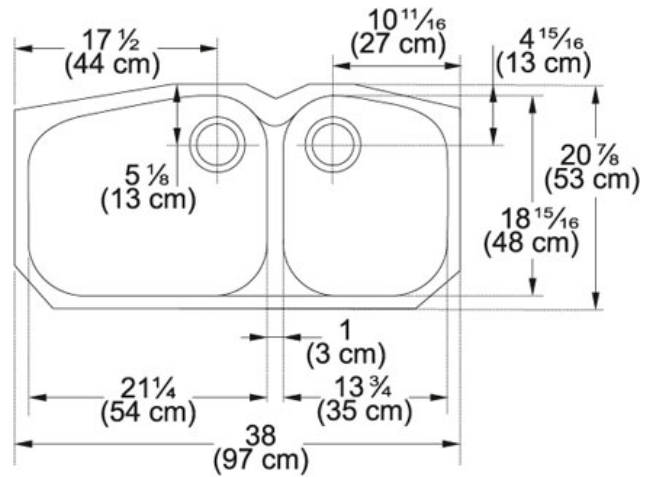

SPECIFICATION SHEET

PRODUCT FAMILY: **Sinks** FINISH: **Stainless Steel** SERIES: **VISION** MODEL: **VNX12037**

Product Information

FUN#	122.0035.108
US Part Number	VNX12037
Minimum Cabinet Size	42"
Drain Opening	3 1/2"
Outer Dimensions	38"x20 7/8"
Bowl Size	21 1/4"x18 15/16"x9 1/16"
Small Bowl Size	13 3/4"x18 15/16"x7 1/2"
Number of Bowls	2
Type of Material	Stainless Steel