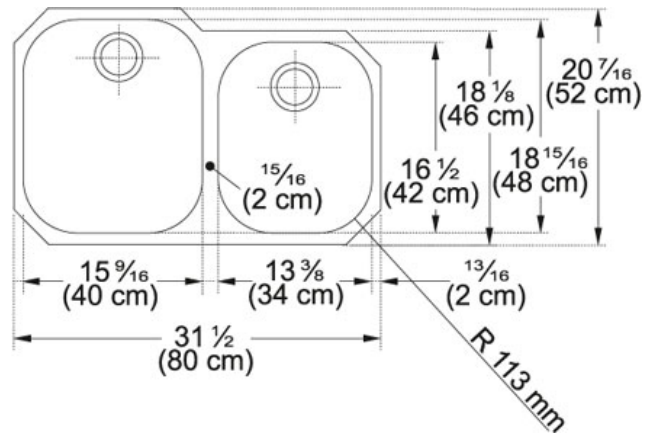

## Product Information

<b>FUN#</b>	122.0035.106
<b>US Part Number</b>	RXX160
<b>Franke Integral Ledge</b>	built-in
<b>Minimum Cabinet Size</b>	33"
<b>Drain Opening</b>	3 1/2"
<b>Outer Dimensions</b>	31 1/2"x20 7/16"
<b>Bowl Size</b>	15 9/16"x18 15/16"x9 1/16"
<b>Small Bowl Size</b>	13 3/8"x16 1/2"x6 7/8"
<b>Number of Bowls</b>	2
<b>Type of Material</b>	18 ga Stainless Steel