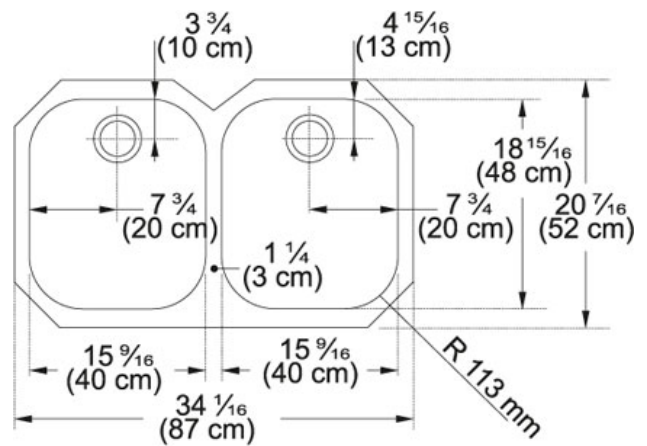

## Product Information

<b>FUN#</b>	122.0035.102
<b>US Part Number</b>	RGX120
<b>Minimum Cabinet Size</b>	36"
<b>Drain Opening</b>	3 1/2"
<b>Outer Dimensions</b>	34 1/16"x20 7/16"
<b>Bowl Size</b>	15 9/16"x18 15/16"x9 1/16"
<b>Number of Bowls</b>	2
<b>Type of Material</b>	18 ga Stainless Steel