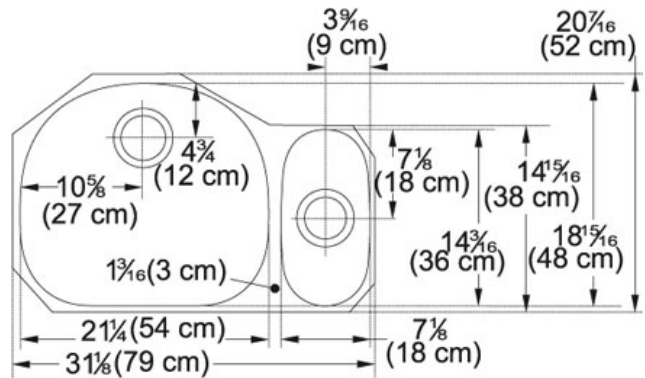

SPECIFICATION SHEET

PRODUCT FAMILY: Sinks FINISH: Stainless Steel SERIES: PRESTIGE MODEL: PCX160

Product Information

FUN#	122.0035.096
US Part Number	PCX160
Minimum Cabinet Size	36"
Drain Opening	3 1/2"
Outer Dimensions	31 1/8"x20 7/16"
Bowl Size	21 1/4"x18 15/16"x7 5/16"
Small Bowl Size	7 1/8"x14 3/16"x5 1/2"
Number of Bowls	2
Cut-Out Size	760 mmx490 mm
Type of Material	18 ga Stainless Steel
Opposite Configuration	122.0035.097