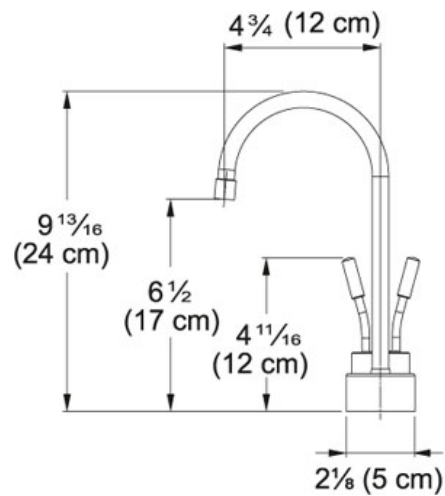

SPECIFICATION SHEET

PRODUCT FAMILY: Point of Use and Filtration FINISH: Polished Chrome SERIES: HOT AND FILTERED COLD WATER
DISPENSER MODEL: LB3200

Product Information

FUN#	120.0175.328
US Part Number	LB3200
	Hot & Filtered Cold Water Dispenser

Suggested Products

119.0066.616

133.0178.205

133.0178.206