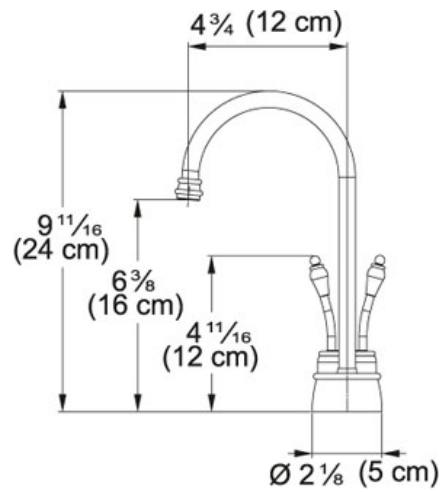

# SPECIFICATION SHEET

PRODUCT FAMILY: Point of Use and Filtration FINISH: Polished Chrome SERIES: HOT AND FILTERED COLD WATER  
DISPENSER MODEL: LB4200

## Product Information

<b>FUN#</b>	120.0175.322
<b>US Part Number</b>	LB4200
	Hot & Filtered Cold Water Dispenser

**Suggested Products**

119.0066.616

133.0178.205

133.0178.206