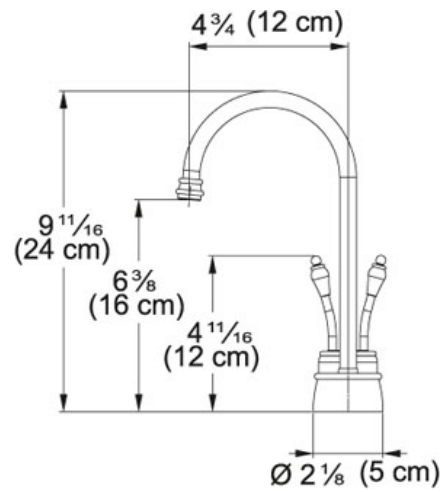

SPECIFICATION SHEET

PRODUCT FAMILY: Point of Use and Filtration FINISH: Polished Chrome SERIES: HOT AND FILTERED COLD WATER
DISPENSER MODEL: LB4200

Product Information

FUN#	120.0175.322
US Part Number	LB4200
	Hot & Filtered Cold Water Dispenser