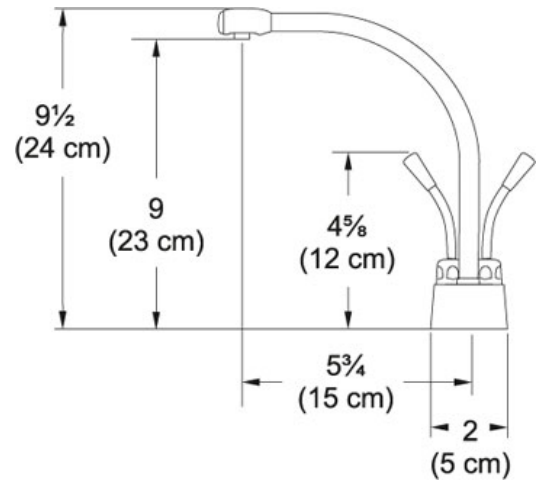

SPECIFICATION SHEET

PRODUCT FAMILY: Point of Use and Filtration FINISH: Polished Chrome SERIES: HOT AND FILTERED COLD WATER
DISPENSER MODEL: LB2200

Product Information

FUN#	120.0175.318
US Part Number	LB2200
	Hot & Filtered Cold Water Dispenser

Suggested Products

119.0066.616

133.0178.205

133.0178.206