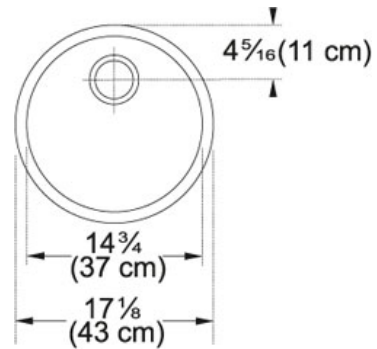

SPECIFICATION SHEET

PRODUCT FAMILY: Sinks FINISH: Stainless Steel SERIES: ROTONDO MODEL: RBX 110

Product Information

FUN#	101.0048.499
US Part Number	RBX110
Minimum Cabinet Size	21"
Drain Opening	3 1/2"
Outer Dimensions	17 1/8"x6 9/16"
Bowl Size	14 3/4"x14 3/4"x6 9/16"
Number of Bowls	1
Type of Material	Stainless Steel